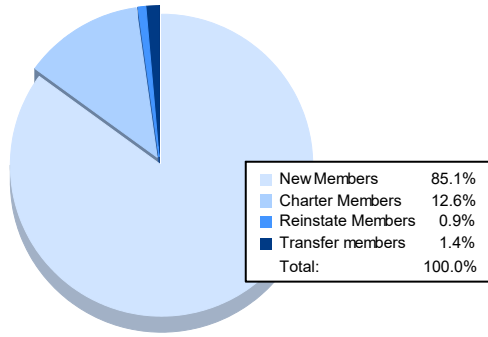

Year	New Clubs	Dropped Clubs	Gain/ Loss Clubs	New Members	Charter Members	Reinstate Members	Transfer Members	Total Member Added	Total Members Dropped	Gain/ Loss Members
2016-2017	0	2	-2	82	2	0	11	95	80	15
2017-2018	1	0	1	67	30	2	3	102	69	33
2018-2019	1	0	1	41	20	3	0	64	46	18
2019-2020	0	0	0	46	0	2	3	51	110	-59
2020-2021	1	2	-1	189	28	2	3	222	82	140
Average	1	1	0	85	16	2	4	107	77	29

Membership Composition June 2021 Cumulative

Gender Composition June 2021 Cumulative