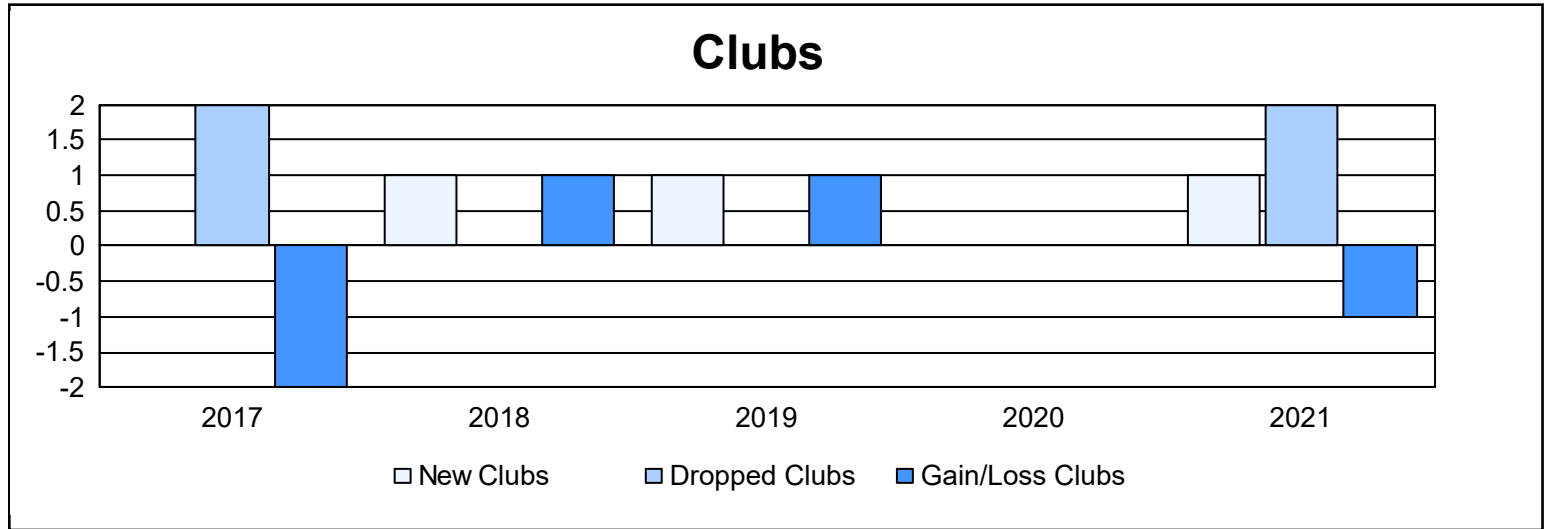

Year	New Clubs	Dropped Clubs	Gain/ Loss Clubs	New Members	Charter Members	Reinstate Members	Transfer Members	Total Member Added	Total Members Dropped	Gain/ Loss Members
2016-2017	0	2	-2	82	2	0	11	95	80	15
2017-2018	1	0	1	67	30	2	3	102	69	33
2018-2019	1	0	1	41	20	3	0	64	46	18
2019-2020	0	0	0	46	0	2	3	51	110	-59
2020-2021	1	2	-1	189	28	2	3	222	82	140
Average	1	1	0	85	16	2	4	107	77	29

Membership Composition June 2021 Cumulative

Gender Composition June 2021 Cumulative