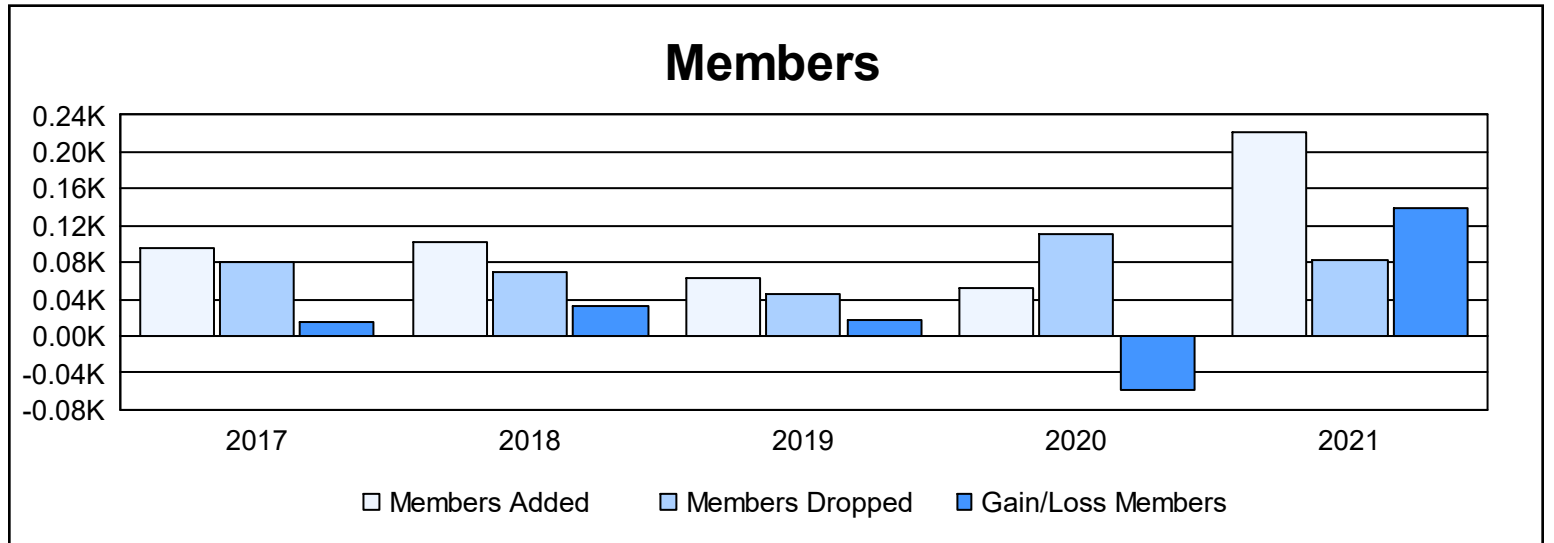

Year	New Clubs	Dropped Clubs	Gain/ Loss Clubs	New Members	Charter Members	Reinstate Members	Transfer Members	Total Member Added	Total Members Dropped	Gain/ Loss Members
2016-2017	0	2	-2	82	2	0	11	95	80	15
2017-2018	1	0	1	67	30	2	3	102	69	33
2018-2019	1	0	1	41	20	3	0	64	46	18
2019-2020	0	0	0	46	0	2	3	51	110	-59
2020-2021	1	2	-1	189	28	2	3	222	82	140
Average	1	1	0	85	16	2	4	107	77	29

Membership Composition June 2021 Cumulative

Gender Composition June 2021 Cumulative